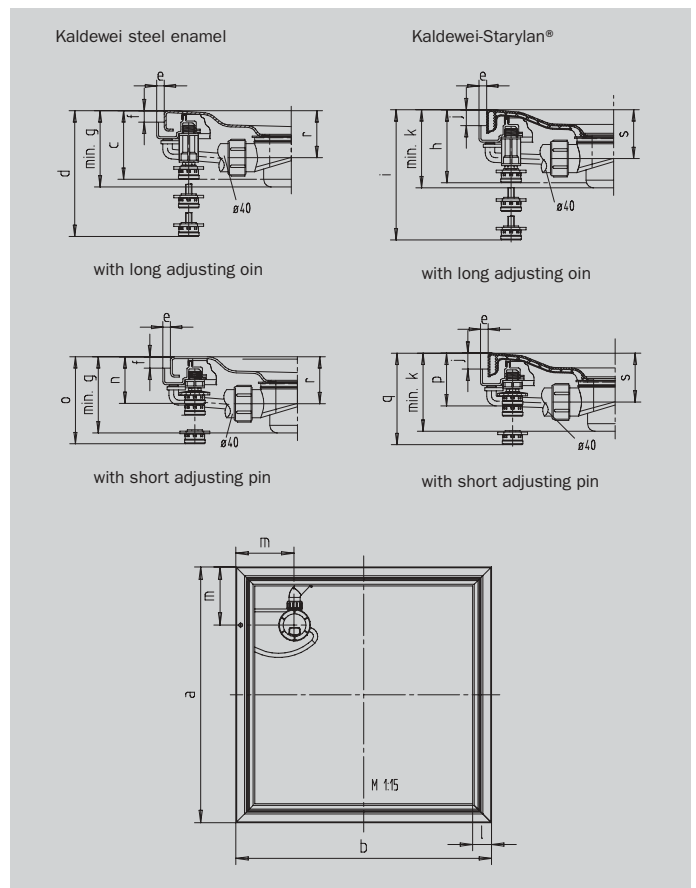

ESR INSTALLATION SYSTEM FRAME WITH SPECIAL SIPHON AND DRAIN OFF CONNECTION

- allows quick and accurate installation of shower trays flush with the floor
- variable thanks to horizontally and vertically adjustable feet
- optimum sound insulation due to integrated sound insulation band, rubber mounting profile, corner support rubbers and noise-decoupled feet

Model no.		75/80	80/80	75/90	80/90	90/90	80/100	100/100	80/120	120/120
External length	a	820	820	920	920	920	1020	1020	1220	1220 mm
External width	b	770	820	770	820	920	820	1020	820	1220 mm
Installed height min.	c	110	110	110	110	110	110	110	110	110 mm
Installed height max.	d	200	200	200	200	200	200	200	200	200 mm
Space for wall tile	e	10	10	10	10	10	10	10	10	10 mm
Space for floor tile	f	20	20	20	20	20	20	20	20	20 mm
Shower tray height with siphon	g	120	120	120	120	120	120	120	120	120 mm
Installed height min.	h	-	-	-	-	115	-	115	-	-
Installed height max.	i	-	-	-	-	205	-	205	-	-
Space for floor tile	j	-	-	-	-	25	-	25	-	-
Shower tray height with siphon	k	-	-	-	-	128	-	128	-	-
Frame width	l	69	69	69	69	69	69	69	69	69 mm
Drain connection	m	210	210	210	210	210	210	210	210	210 mm
Installed height min.	n	78-94	78-94	78-94	78-94	78-94	78-94	78-94	78-94	78-94 mm
Installed height max.	o	123-139	123-139	123-139	123-139	123-139	123-139	123-139	123-139	123-139 mm
Installed height min.	p	-	-	-	-	83-99	-	83-99	-	-
Installed height max.	q	-	-	-	-	128-144	-	128-144	-	-
Siphon connection height	r	77	77	77	77	77	77	77	77	77 mm
Siphon connection height	s	-	-	-	-	84	-	84	-	-

Take account of required plaster floor recess, dimensions a and b plus 4 mm

min. g = 160 mm for DUSCHPLAN (65 mm deep)

If the structural height is less than 130 mm, take account of floor recess.

Siphon connection height + 40 mm for DUSCHPLAN (65 mm deep)